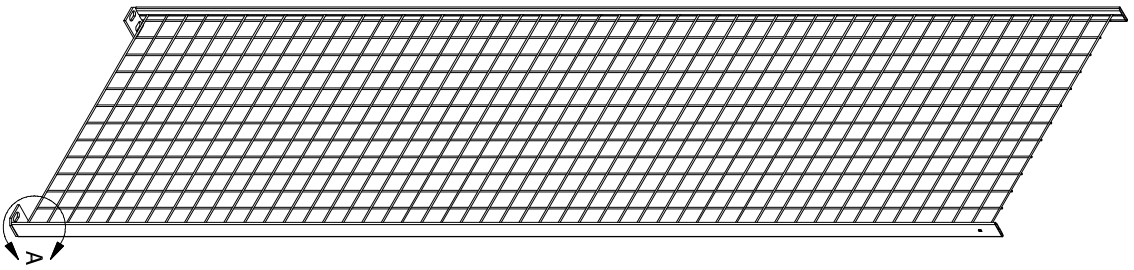

**G-2499**  
STANDARD GABLE

DETAIL A

**G-2499FP2X2**  
2X2 STYLE FOOTPLATE

DETAIL B

**G-2499FP2X2BR**  
2X2 STYLE FOOTPLATE  
HORIZONTAL BRACING ROD

DETAIL C

**G-2499FP2X2BRHO**  
2X2 STYLE FOOTPLATE  
HORIZONTAL BRACING ROD  
DIAGONAL BRACING ROD