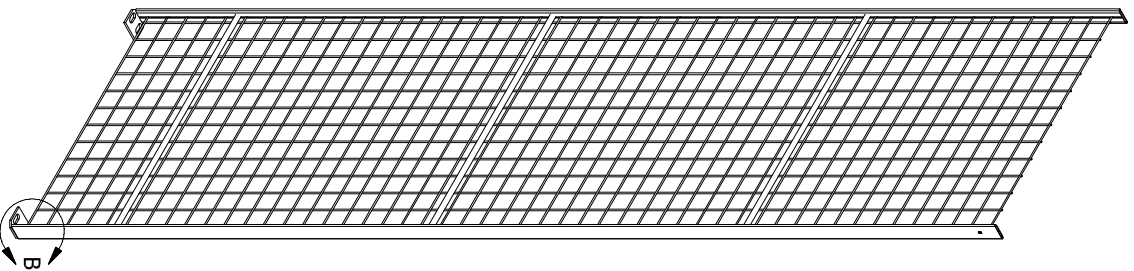

**G-2499**  
STANDARD GABLE

DETAIL A

**G-2499FP2X2**  
2X2 STYLE FOOTPLATE

DETAIL B

**G-2499FP2X2BR**  
2X2 STYLE FOOTPLATE  
HORIZONTAL BRACING ROD

DETAIL C

**G-2499FP2X2BRHO**  
2X2 STYLE FOOTPLATE  
HORIZONTAL BRACING ROD  
DIAGONAL BRACING ROD