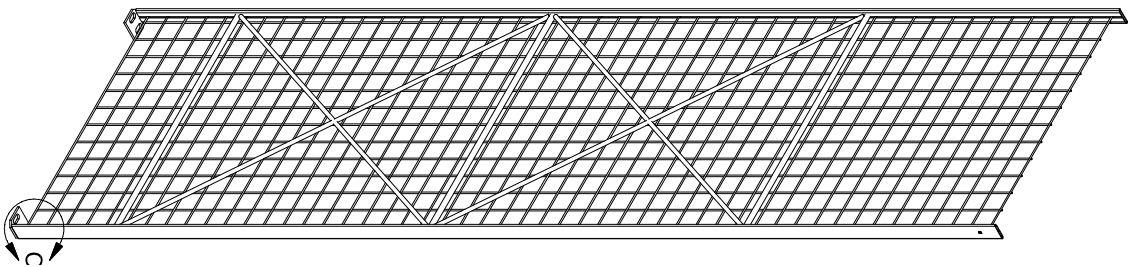

**G-2499**  
STANDARD GABLE

DETAIL A

**G-2499FP2X2**  
2X2 STYLE FOOTPLATE

DETAIL B

**G-2499FP2X2BR**  
2X2 STYLE FOOTPLATE  
HORIZONTAL BRACING ROD

DETAIL C

**G-2499FP2X2BRHO**  
2X2 STYLE FOOTPLATE  
HORIZONTAL BRACING ROD  
DIAGONAL BRACING ROD