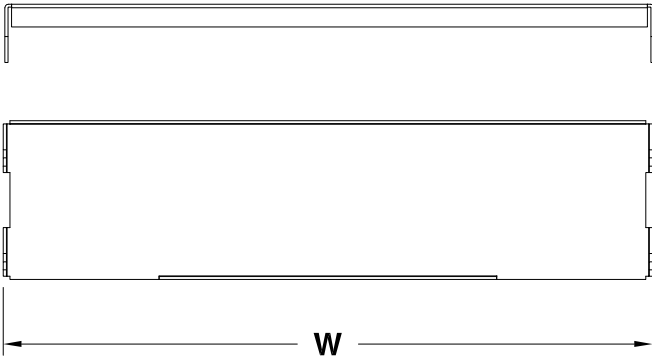

VALANCE BAND		
PART #	W	H
VB-24X6	24"	5-7/8"
VB-30X6	30"	5-7/8"
VB-36X6	36"	5-7/8"
VB-42X6	42"	5-7/8"
VB-48X6	48"	5-7/8"

SIDE BASE	
PART #	W
SB-12	12.5"
SB-18	18.5"
SB-24	24.5"
SB-30	30.5"

FAUX LIP	
PART #	W
BL-24	24"
BL-30	30"
BL-36	36"
BL-42	42"
BL-48	48"