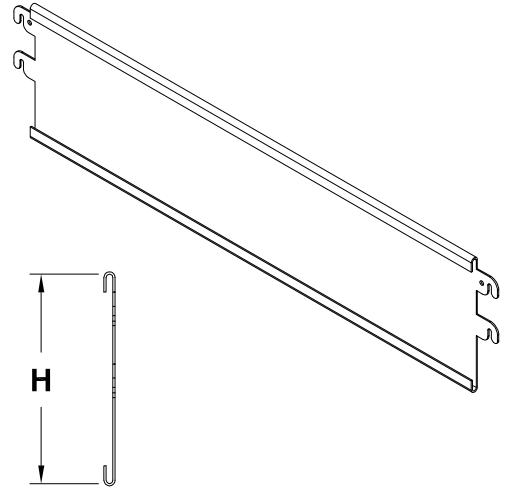

VALANCE BAND		
PART #	W	H
VB-24X6	24"	5-7/8"
VB-30X6	30"	5-7/8"
VB-36X6	36"	5-7/8"
VB-42X6	42"	5-7/8"
VB-48X6	48"	5-7/8"

SIDE BASE	
PART #	W
SB-12	12.5"
SB-18	18.5"
SB-24	24.5"
SB-30	30.5"

FAUX LIP	
PART #	W
BL-24	24"
BL-30	30"
BL-36	36"
BL-42	42"
BL-48	48"