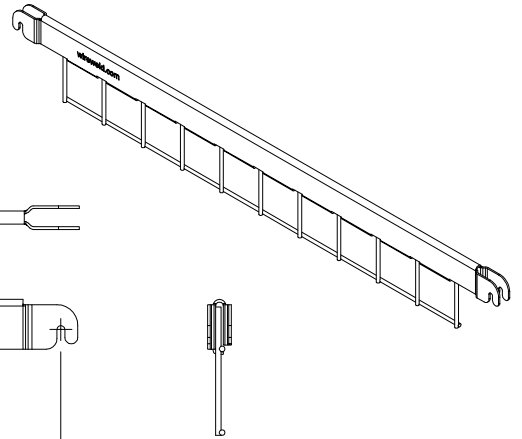

VALANCE BAND		
PART #	W	H
VB-24X6	24"	5-7/8"
VB-30X6	30"	5-7/8"
VB-36X6	36"	5-7/8"
VB-42X6	42"	5-7/8"
VB-48X6	48"	5-7/8"

SIDE BASE	
PART #	W
SB-12	12.5"
SB-18	18.5"
SB-24	24.5"
SB-30	30.5"

FAUX LIP	
PART #	W
BL-24	24"
BL-30	30"
BL-36	36"
BL-42	42"
BL-48	48"

**NOTE:**  
 ACCESSORIES SHOWN CAN ALSO BE ORDERED IN LENGTHS THAT ARE NOT INCLUDED IN THE STANDARD SIZES ABOVE.

PLEASE CONTACT SALES FOR MORE INFORMATION

ACCESSORIES