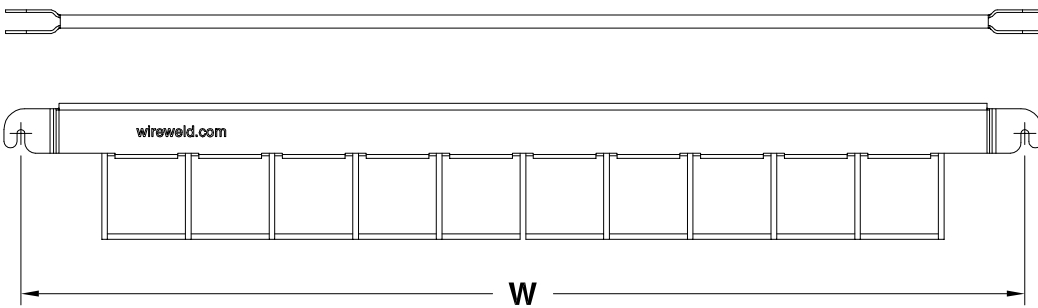

VALANCE BAND		
PART #	W	H
VB-24X6	24"	5-7/8"
VB-30X6	30"	5-7/8"
VB-36X6	36"	5-7/8"
VB-42X6	42"	5-7/8"
VB-48X6	48"	5-7/8"

SIDE BASE	
PART #	W
SB-12	12.5"
SB-18	18.5"
SB-24	24.5"
SB-30	30.5"

FAUX LIP	
PART #	W
BL-24	24"
BL-30	30"
BL-36	36"
BL-42	42"
BL-48	48"

**NOTE:**  
 ACCESSORIES SHOWN CAN ALSO BE ORDERED IN LENGTHS THAT ARE NOT INCLUDED IN THE STANDARD SIZES ABOVE.

PLEASE CONTACT SALES FOR MORE INFORMATION

ACCESSORIES