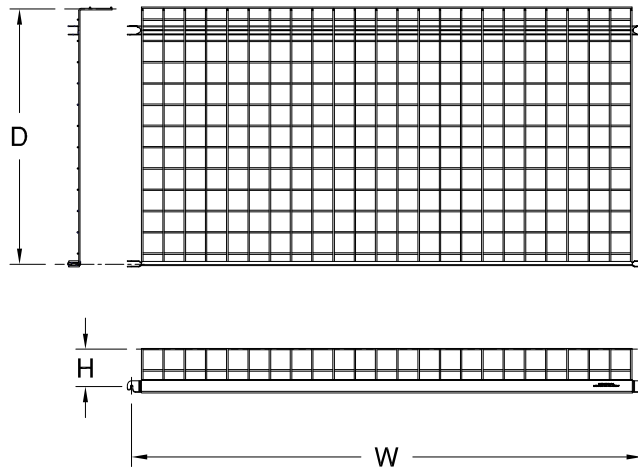

TOP SHELF

PART #	D	W	H
TSRB-1224-4	12"	24"	3-1/2"
TSRB-1230-4	12"	30"	3-1/2"
TSRB-1236-4	12"	36"	3-1/2"
TSRB-1242-4	12"	42"	3-1/2"
TSRB-1248-4	12"	48"	3-1/2"
TSRB-1824-4	18"	24"	3-1/2"
TSRB-1830-4	18"	30"	3-1/2"
TSRB-1836-4	18"	36"	3-1/2"
TSRB-1842-4	18"	42"	3-1/2"
TSRB-1848-4	18"	48"	3-1/2"
TSRB-2424-4	24"	24"	3-1/2"
TSRB-2430-4	24"	30"	3-1/2"
TSRB-2436-4	24"	36"	3-1/2"
TSRB-2442-4	24"	42"	3-1/2"
TSRB-2448-4	24"	48"	3-1/2"
TSRB-3024-4	30"	24"	3-1/2"
TSRB-3030-4	30"	30"	3-1/2"
TSRB-3036-4	30"	36"	3-1/2"
TSRB-3042-4	30"	42"	3-1/2"
TSRB-3048-4	30"	48"	3-1/2"

FLAT TOP SHELF

PART #	D	W
FT-1224	12"	24"
FT-1230	12"	30"
FT-1236	12"	36"
FT-1242	12"	42"
FT-1248	12"	48"
FT-1824	18"	24"
FT-1830	18"	30"
FT-1836	18"	36"
FT-1842	18"	42"
FT-1848	18"	48"
FT-2424	24"	24"
FT-2430	24"	30"
FT-2436	24"	36"
FT-2442	24"	42"
FT-2448	24"	48"
FT-3024	30"	24"
FT-3030	30"	30"
FT-3036	30"	36"
FT-3042	30"	42"
FT-3048	30"	48"

LIP SHELF

PART #	D	W	H
LS-1024-4	10"	24"	4"
LS-1030-4	10"	30"	4"
LS-1036-4	10"	36"	4"
LS-1042-4	10"	42"	4"
LS-1048-4	10"	48"	4"
LS-1624-4	16"	24"	4"
LS-1630-4	16"	30"	4"
LS-1636-4	16"	36"	4"
LS-1642-4	16"	42"	4"
LS-1648-4	16"	48"	4"
LS-2224-4	22"	24"	4"
LS-2230-4	22"	30"	4"
LS-2236-4	22"	36"	4"
LS-2242-4	22"	42"	4"
LS-2248-4	22"	48"	4"
LS-2824-4	28"	24"	4"
LS-2830-4	28"	30"	4"
LS-2836-4	28"	36"	4"
LS-2842-4	28"	42"	4"
LS-2848-4	28"	48"	4"