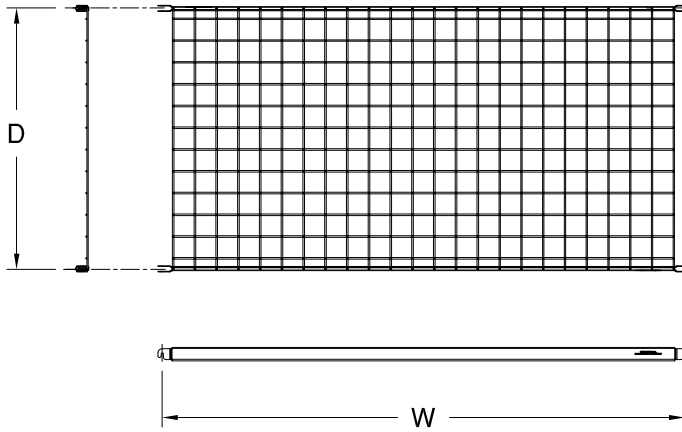

TOP SHELF

PART #	D	W	H
TSRB-1224-4	12"	24"	3-1/2"
TSRB-1230-4	12"	30"	3-1/2"
TSRB-1236-4	12"	36"	3-1/2"
TSRB-1242-4	12"	42"	3-1/2"
TSRB-1248-4	12"	48"	3-1/2"
TSRB-1824-4	18"	24"	3-1/2"
TSRB-1830-4	18"	30"	3-1/2"
TSRB-1836-4	18"	36"	3-1/2"
TSRB-1842-4	18"	42"	3-1/2"
TSRB-1848-4	18"	48"	3-1/2"
TSRB-2424-4	24"	24"	3-1/2"
TSRB-2430-4	24"	30"	3-1/2"
TSRB-2436-4	24"	36"	3-1/2"
TSRB-2442-4	24"	42"	3-1/2"
TSRB-2448-4	24"	48"	3-1/2"
TSRB-3024-4	30"	24"	3-1/2"
TSRB-3030-4	30"	30"	3-1/2"
TSRB-3036-4	30"	36"	3-1/2"
TSRB-3042-4	30"	42"	3-1/2"
TSRB-3048-4	30"	48"	3-1/2"

FLAT TOP SHELF

PART #	D	W
FT-1224	12"	24"
FT-1230	12"	30"
FT-1236	12"	36"
FT-1242	12"	42"
FT-1248	12"	48"
FT-1824	18"	24"
FT-1830	18"	30"
FT-1836	18"	36"
FT-1842	18"	42"
FT-1848	18"	48"
FT-2424	24"	24"
FT-2430	24"	30"
FT-2436	24"	36"
FT-2442	24"	42"
FT-2448	24"	48"
FT-3024	30"	24"
FT-3030	30"	30"
FT-3036	30"	36"
FT-3042	30"	42"
FT-3048	30"	48"

LIP SHELF

PART #	D	W	H
LS-1024-4	10"	24"	4"
LS-1030-4	10"	30"	4"
LS-1036-4	10"	36"	4"
LS-1042-4	10"	42"	4"
LS-1048-4	10"	48"	4"
LS-1624-4	16"	24"	4"
LS-1630-4	16"	30"	4"
LS-1636-4	16"	36"	4"
LS-1642-4	16"	42"	4"
LS-1648-4	16"	48"	4"
LS-2224-4	22"	24"	4"
LS-2230-4	22"	30"	4"
LS-2236-4	22"	36"	4"
LS-2242-4	22"	42"	4"
LS-2248-4	22"	48"	4"
LS-2824-4	28"	24"	4"
LS-2830-4	28"	30"	4"
LS-2836-4	28"	36"	4"
LS-2842-4	28"	42"	4"
LS-2848-4	28"	48"	4"