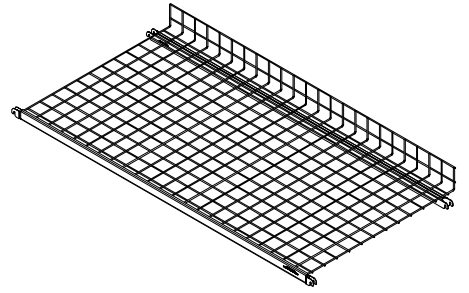

TOP SHELF

PART #	D	W	H
TSRB-1224-4	12"	24"	3-1/2"
TSRB-1230-4	12"	30"	3-1/2"
TSRB-1236-4	12"	36"	3-1/2"
TSRB-1242-4	12"	42"	3-1/2"
TSRB-1248-4	12"	48"	3-1/2"
TSRB-1824-4	18"	24"	3-1/2"
TSRB-1830-4	18"	30"	3-1/2"
TSRB-1836-4	18"	36"	3-1/2"
TSRB-1842-4	18"	42"	3-1/2"
TSRB-1848-4	18"	48"	3-1/2"
TSRB-2424-4	24"	24"	3-1/2"
TSRB-2430-4	24"	30"	3-1/2"
TSRB-2436-4	24"	36"	3-1/2"
TSRB-2442-4	24"	42"	3-1/2"
TSRB-2448-4	24"	48"	3-1/2"
TSRB-3024-4	30"	24"	3-1/2"
TSRB-3030-4	30"	30"	3-1/2"
TSRB-3036-4	30"	36"	3-1/2"
TSRB-3042-4	30"	42"	3-1/2"
TSRB-3048-4	30"	48"	3-1/2"

FLAT TOP SHELF

PART #	D	W
FT-1224	12"	24"
FT-1230	12"	30"
FT-1236	12"	36"
FT-1242	12"	42"
FT-1248	12"	48"
FT-1824	18"	24"
FT-1830	18"	30"
FT-1836	18"	36"
FT-1842	18"	42"
FT-1848	18"	48"
FT-2424	24"	24"
FT-2430	24"	30"
FT-2436	24"	36"
FT-2442	24"	42"
FT-2448	24"	48"
FT-3024	30"	24"
FT-3030	30"	30"
FT-3036	30"	36"
FT-3042	30"	42"
FT-3048	30"	48"

LIP SHELF

PART #	D	W	H
LS-1024-4	10"	24"	4"
LS-1030-4	10"	30"	4"
LS-1036-4	10"	36"	4"
LS-1042-4	10"	42"	4"
LS-1048-4	10"	48"	4"
LS-1624-4	16"	24"	4"
LS-1630-4	16"	30"	4"
LS-1636-4	16"	36"	4"
LS-1642-4	16"	42"	4"
LS-1648-4	16"	48"	4"
LS-2224-4	22"	24"	4"
LS-2230-4	22"	30"	4"
LS-2236-4	22"	36"	4"
LS-2242-4	22"	42"	4"
LS-2248-4	22"	48"	4"
LS-2824-4	28"	24"	4"
LS-2830-4	28"	30"	4"
LS-2836-4	28"	36"	4"
LS-2842-4	28"	42"	4"
LS-2848-4	28"	48"	4"

WEIGHT CAPACITY:
 THE WIREWELD WIREMESH SHELVES HAVE PASSED
 STATIC LOAD TESTS OF UP TO 200 LBS. PER SHELF.
 (WIREMESH SHELF TESTING WAS DONE USING
 EQUALLY DISTRIBUTED LOADS WITHIN THE SHELF.)

PLEASE CONTACT SALES FOR MORE INFORMATION