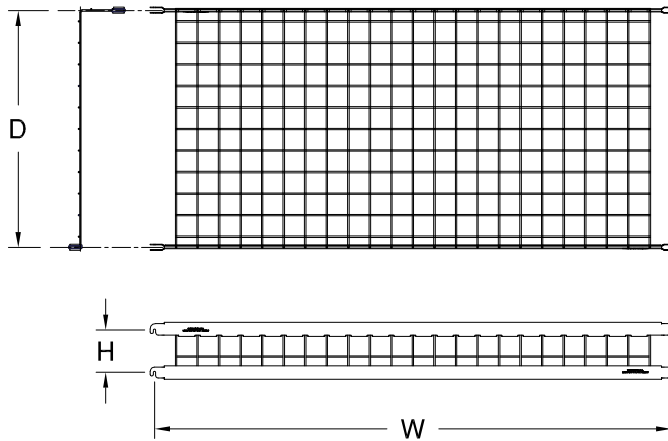

TOP SHELF

PART #	D	W	H
TSRB-1224-4	12"	24"	3-1/2"
TSRB-1230-4	12"	30"	3-1/2"
TSRB-1236-4	12"	36"	3-1/2"
TSRB-1242-4	12"	42"	3-1/2"
TSRB-1248-4	12"	48"	3-1/2"
TSRB-1824-4	18"	24"	3-1/2"
TSRB-1830-4	18"	30"	3-1/2"
TSRB-1836-4	18"	36"	3-1/2"
TSRB-1842-4	18"	42"	3-1/2"
TSRB-1848-4	18"	48"	3-1/2"
TSRB-2424-4	24"	24"	3-1/2"
TSRB-2430-4	24"	30"	3-1/2"
TSRB-2436-4	24"	36"	3-1/2"
TSRB-2442-4	24"	42"	3-1/2"
TSRB-2448-4	24"	48"	3-1/2"
TSRB-3024-4	30"	24"	3-1/2"
TSRB-3030-4	30"	30"	3-1/2"
TSRB-3036-4	30"	36"	3-1/2"
TSRB-3042-4	30"	42"	3-1/2"
TSRB-3048-4	30"	48"	3-1/2"

FLAT TOP SHELF

PART #	D	W
FT-1224	12"	24"
FT-1230	12"	30"
FT-1236	12"	36"
FT-1242	12"	42"
FT-1248	12"	48"
FT-1824	18"	24"
FT-1830	18"	30"
FT-1836	18"	36"
FT-1842	18"	42"
FT-1848	18"	48"
FT-2424	24"	24"
FT-2430	24"	30"
FT-2436	24"	36"
FT-2442	24"	42"
FT-2448	24"	48"
FT-3024	30"	24"
FT-3030	30"	30"
FT-3036	30"	36"
FT-3042	30"	42"
FT-3048	30"	48"

LIP SHELF

PART #	D	W	H
LS-1024-4	10"	24"	4"
LS-1030-4	10"	30"	4"
LS-1036-4	10"	36"	4"
LS-1042-4	10"	42"	4"
LS-1048-4	10"	48"	4"
LS-1624-4	16"	24"	4"
LS-1630-4	16"	30"	4"
LS-1636-4	16"	36"	4"
LS-1642-4	16"	42"	4"
LS-1648-4	16"	48"	4"
LS-2224-4	22"	24"	4"
LS-2230-4	22"	30"	4"
LS-2236-4	22"	36"	4"
LS-2242-4	22"	42"	4"
LS-2248-4	22"	48"	4"
LS-2824-4	28"	24"	4"
LS-2830-4	28"	30"	4"
LS-2836-4	28"	36"	4"
LS-2842-4	28"	42"	4"
LS-2848-4	28"	48"	4"